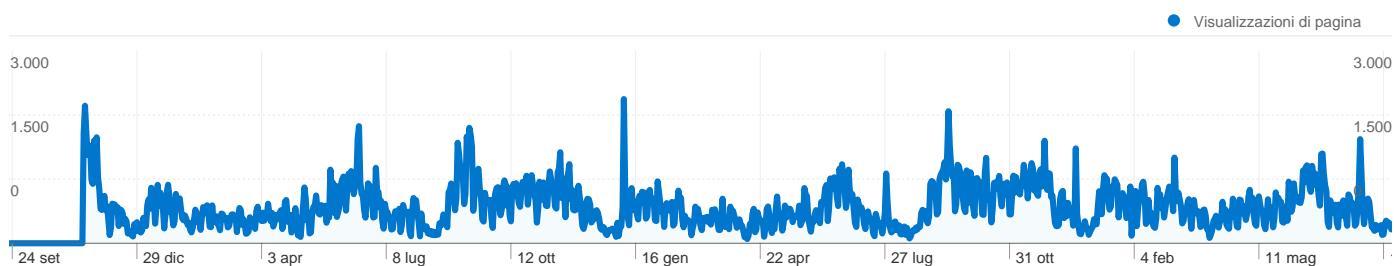

579.423

579.423 Visualizzazioni di pagina

378.101 Visualizzazioni uniche

34,38% Frequenza di rimbalzo

Contenuti principali

Pagine	Visualizzazioni di pagina	% visualizzazioni di pagina
/HomePage	224.652	38,77%
/Circolari	30.491	5,26%
/LibriDiTesto	22.441	3,87%
/Studenti	19.092	3,30%
/PattoCorresponsabilita	16.232	2,80%